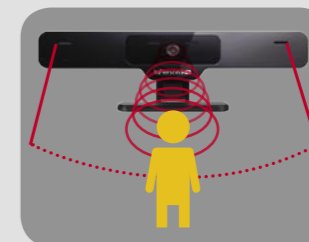

Quad microphones

Crystal clear voice transmission with quad microphones and advanced noise cancelling and beam forming technologies.